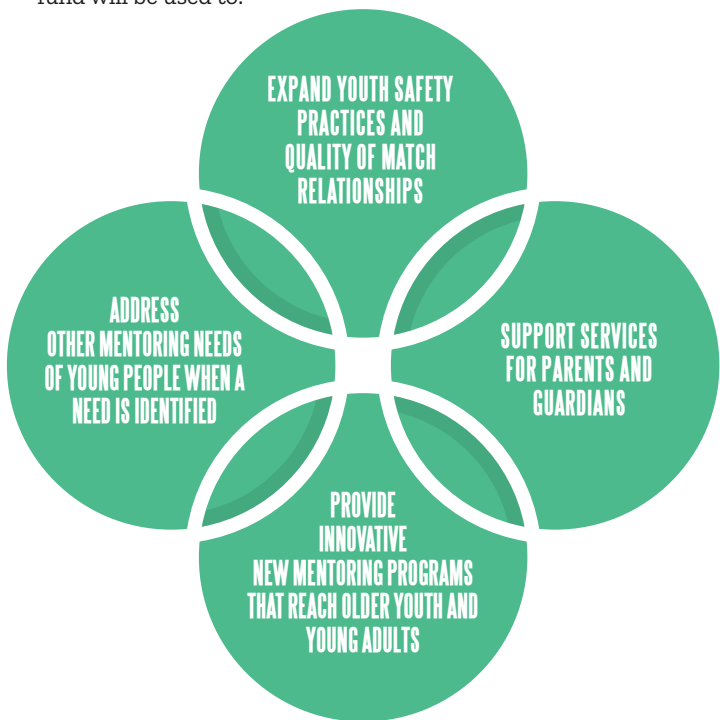

Invest in our

BIG DEFENDER FUND

and impact a child's life forever

The Big Defender Fund was created to serve as a long-term investment for the sustainability of Big Brothers Big Sisters of Southwest Louisiana youth mentoring programs. In addition to current youth mentoring programs offered by BBBS, the fund will be used to:

We're partnered with the **Community Foundation of SWLA** to make donating to the Big Defender Fund as easy as possible. Any amount is appreciated, and there are options for a recurring donation if you choose to include us in your planned giving.

As the region's largest donor-and-volunteer-driven mentoring network, BBBS of SWLA makes meaningful supported Matches between adult "Bigs" and youth "Littles" across a seven-parish area. Our organization is inclusive, affirmative, and inviting of all Bigs, Littles, families, and community stakeholders.

Youth who participate in our mentoring programs achieve proven positive outcomes including:

- An increased belief they can say no to drugs, violence and skipping school
- Have better grades, academic goals, and confidence
- Plans to graduate high school and college